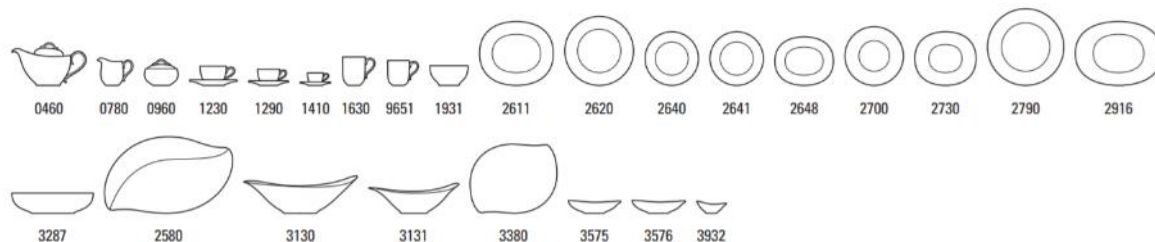

Article overview

Premium Porcelain, dishwasher safe, microwave safe