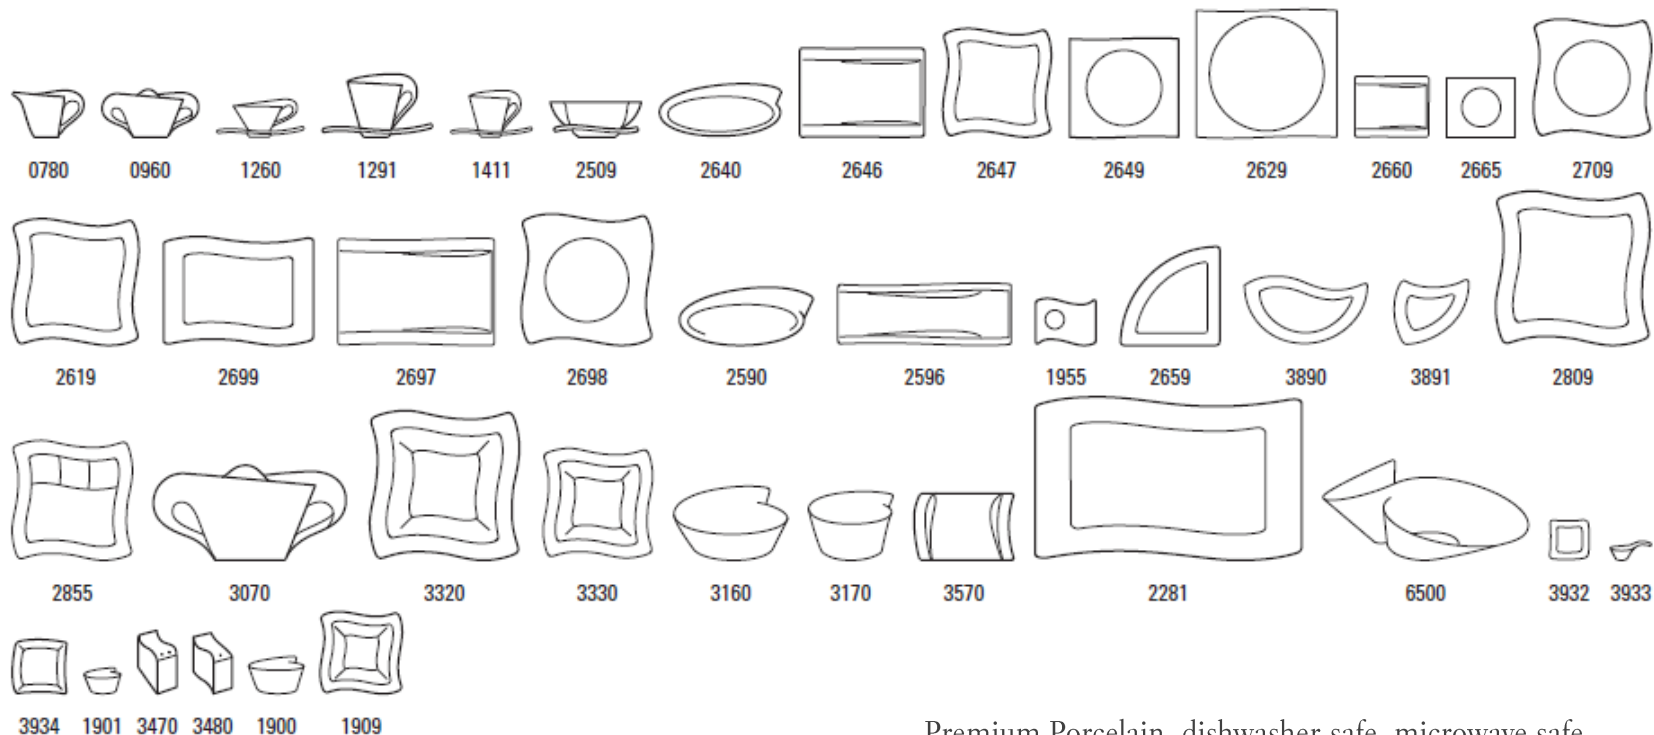

Article overview

Premium Porcelain, dishwasher safe, microwave safe