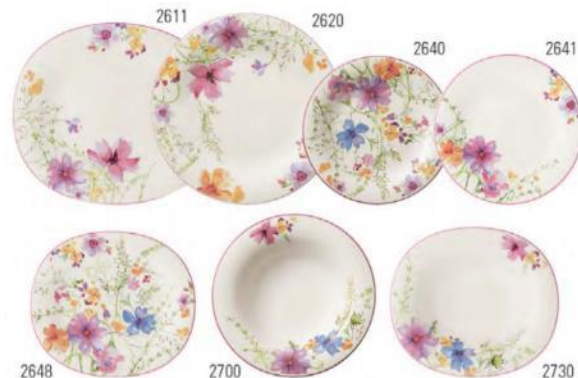

Article overview

Premium Porcelain, dishwasher safe, microwave safe