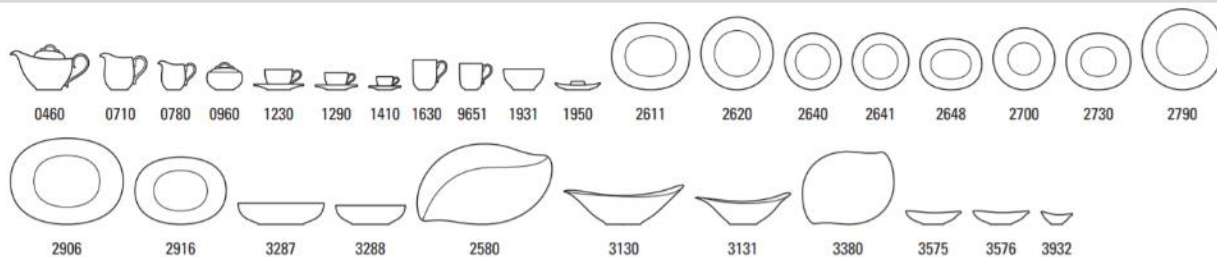

Article overview

Premium Porcelain, dishwasher safe, microwave safe