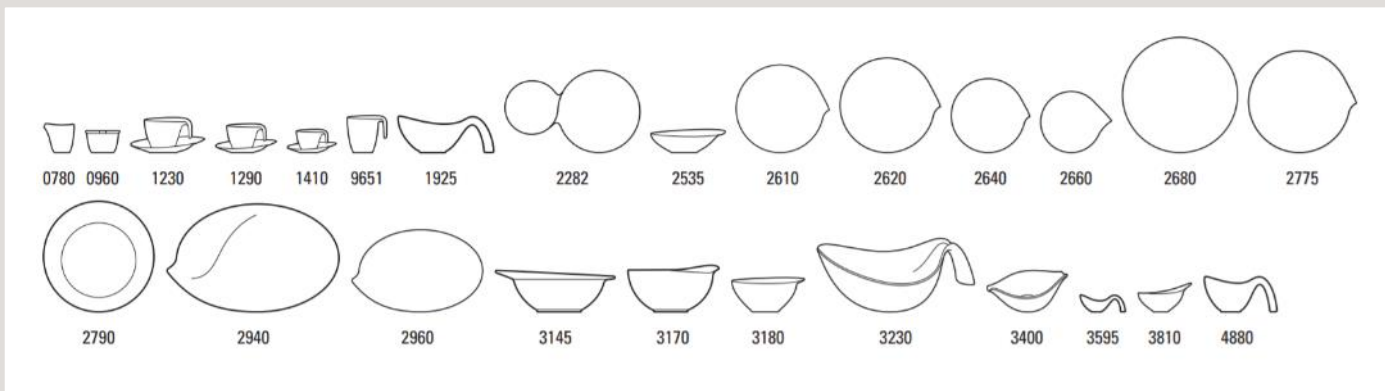

Article overview

Premium Porcelain, dishwasher safe, microwave safe