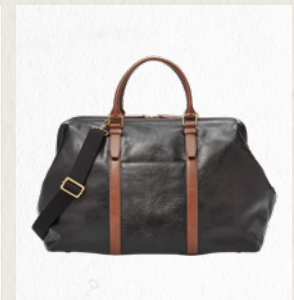

FOSSIL
EVAN
SBG1183001