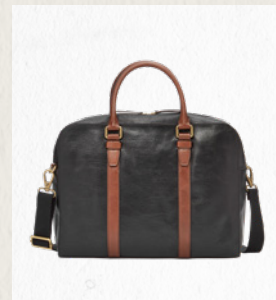

FOSSIL
EVAN
SBG1162001